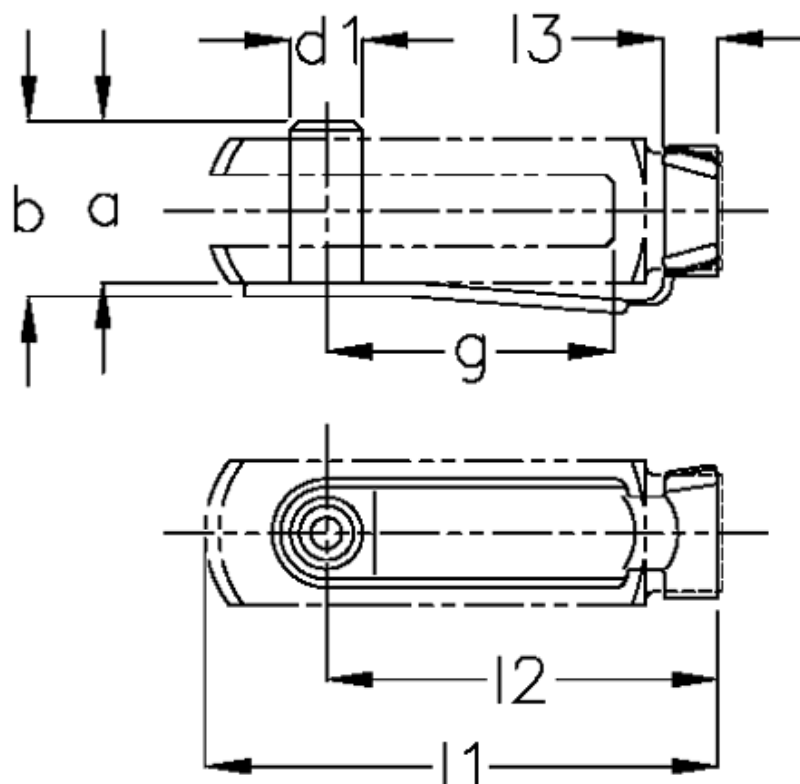

Article number: 140540510

Description: KLEE Fork pin with snap-on spring FKB 5x10

Measures

a	= 12
b	= 13.5
d1 h11	= 5
g	= 10
l1	= 23.0
l2	= 19.0
l3	= 5.5
Size	= 5 x 10

Threaded fork piece = M5
Weight 100 pcs. = 0.254